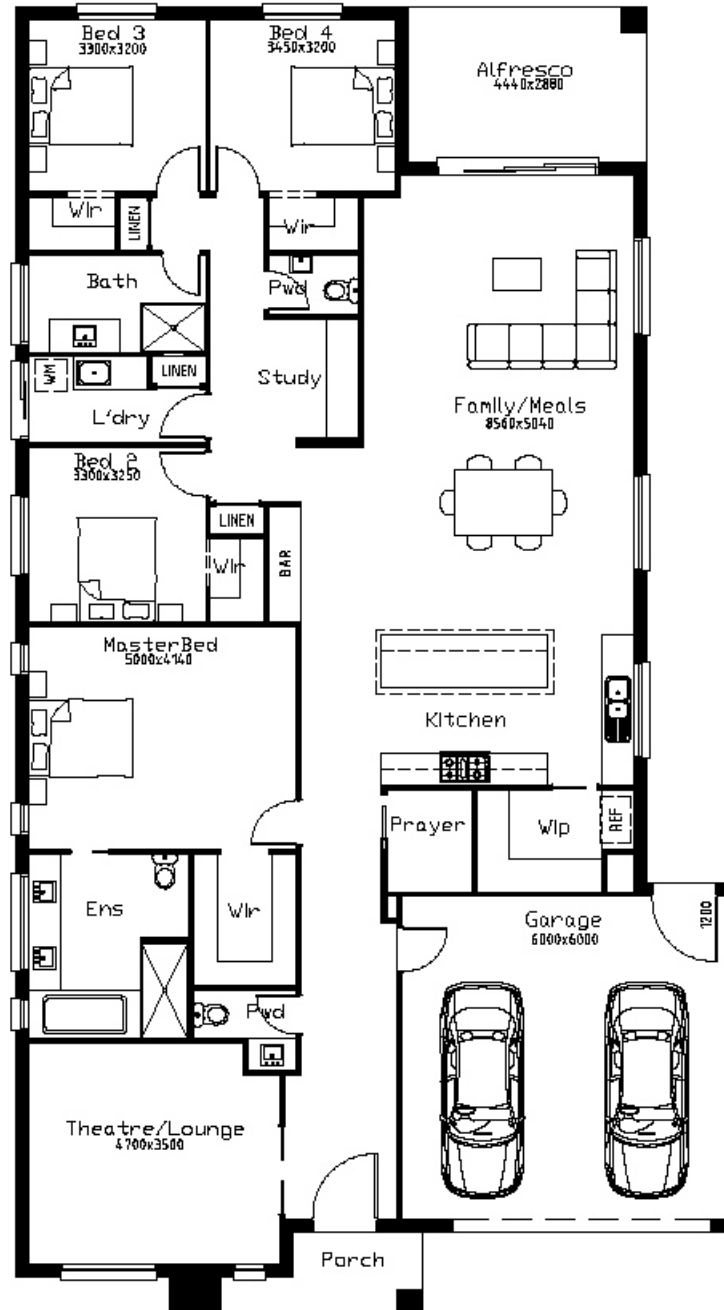

ANJAR
HOMES

Dolly 31

4 2 2

Fits on lot (min): 14.6 m x 31.8 m

SPECIFICATIONS

Total Area: 288 sq.m.
Width: 13.4 m
Length: 24.3 m

Anjar.com.au